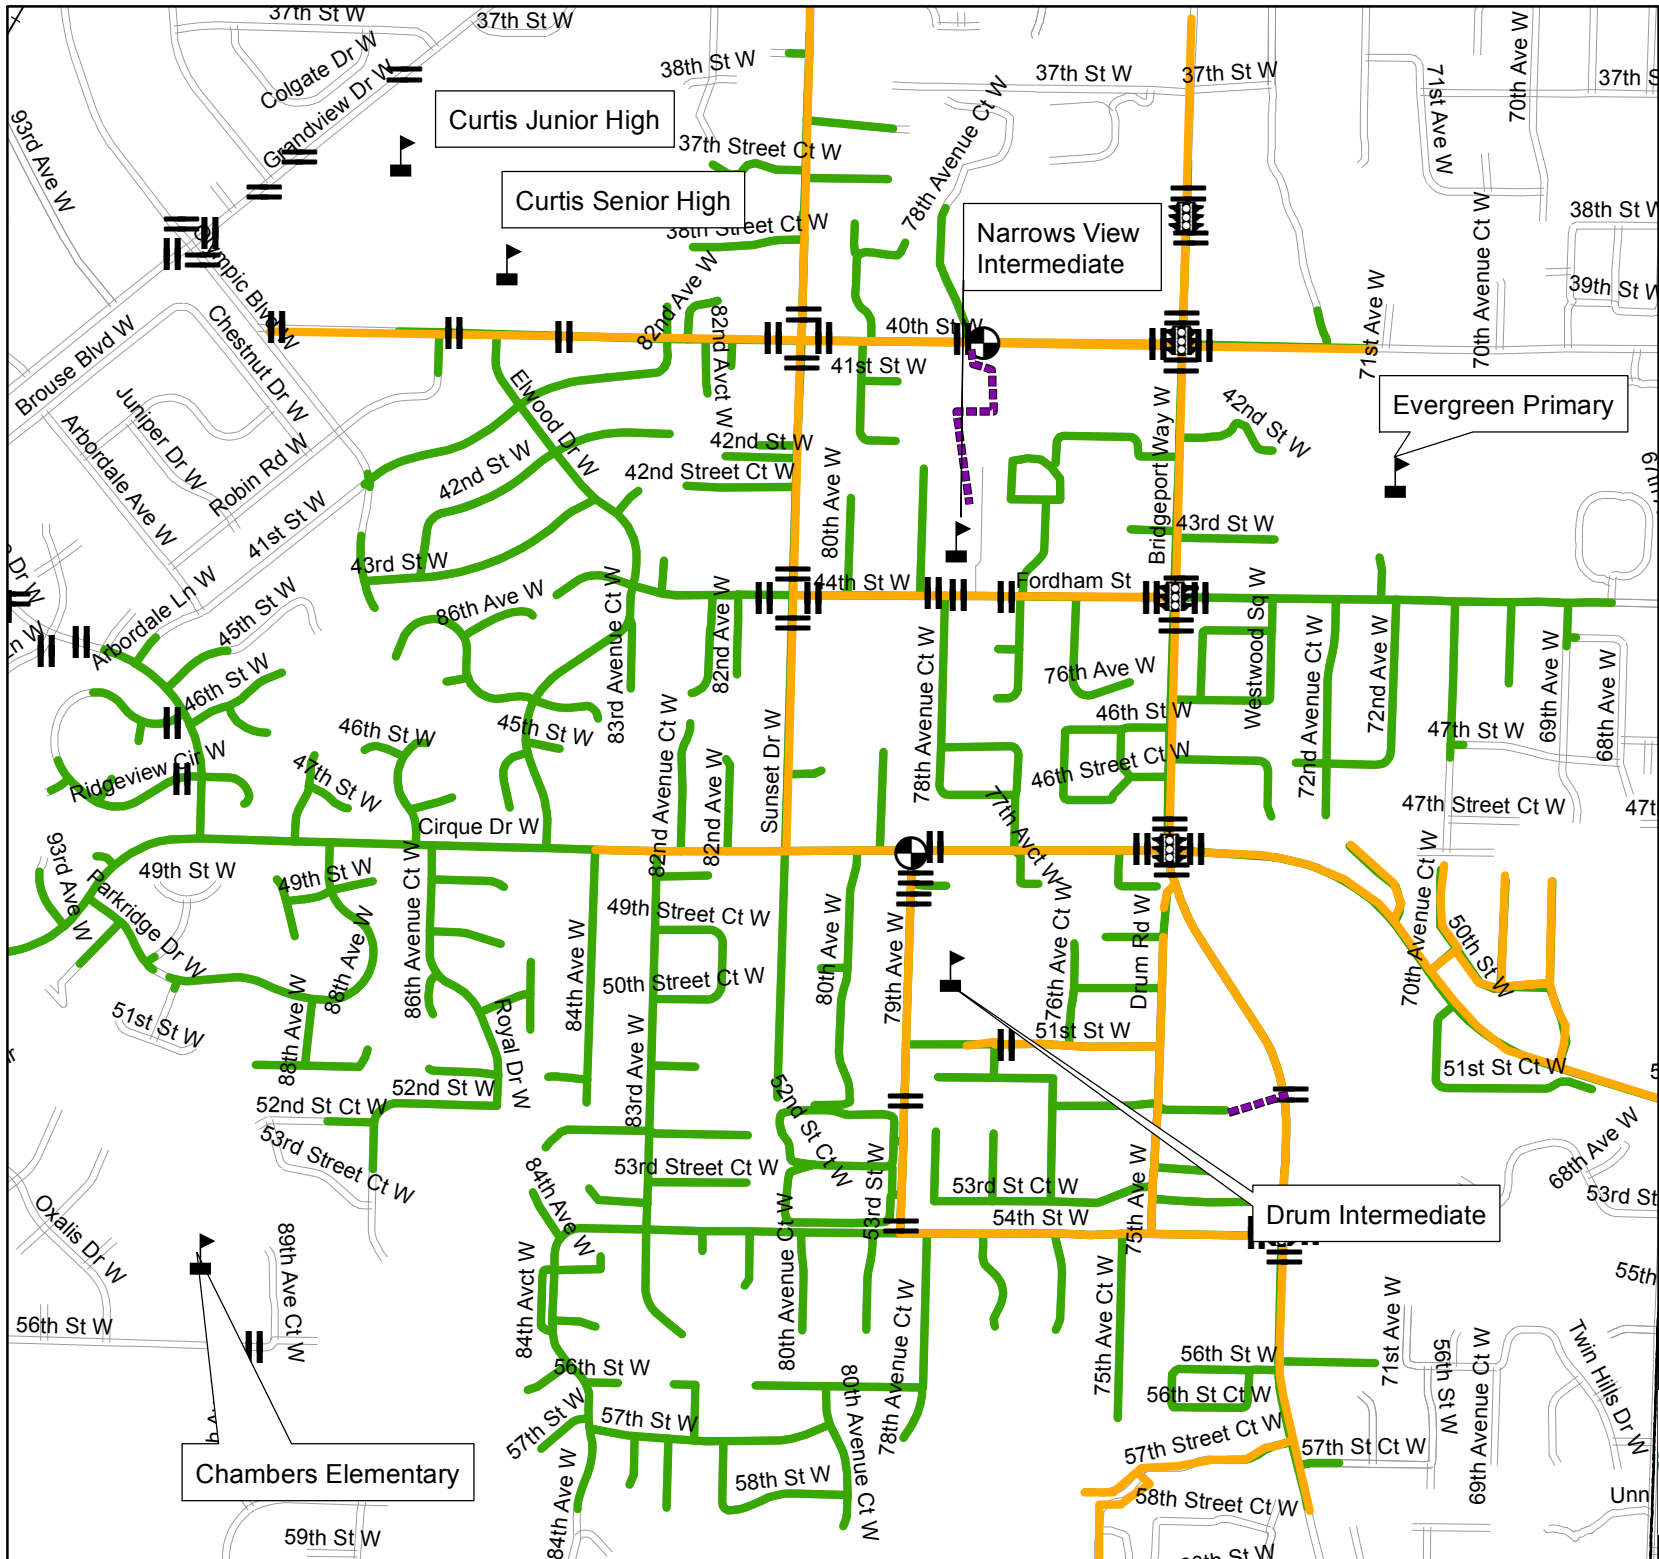

# Walk Route Map Drum Intermediate School

Date: November 2013

- School
- Within 1 Mile of School
- Walk Route
- Crossing Guard
- Crosswalk
- Highway
- Local Roadway
- Other Roadway
- Walking Path
- Traffic Light

Identified routes are marked in gold. Small children should be accompanied by adults and all pedestrians should follow the attached safety tips.

Map approved by:  
Name \_\_\_\_\_  
Date of approval \_\_\_\_\_